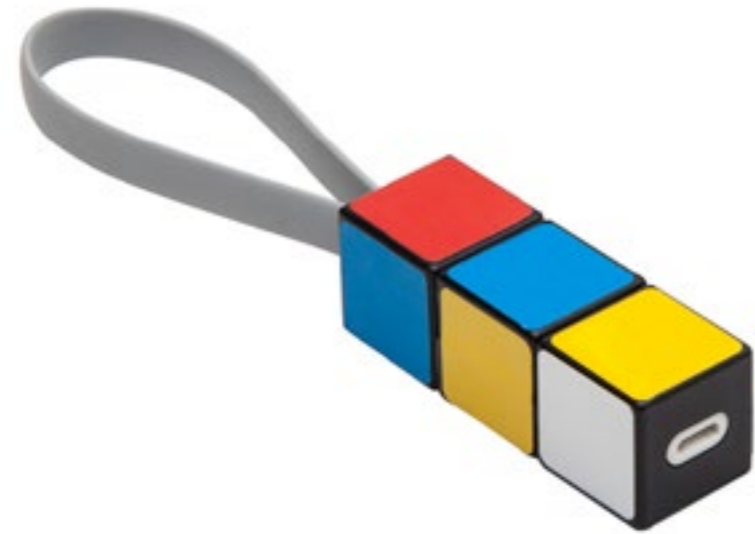

### GRUNDTAL

Charger 6800 mAH with 4 USB ports. 1 cable included. 15,5 x 7,8 x 12,7 cm

WOW1091

COLOR CLICK&GO USB CABLE, MIX

USB cable data transfer keyring. Uniquely designed keyring with USB data transfer cable (containing standard USB, micro USB, USB type C). To unlock the cable set same colours in one line similar as it is in Rubik's cube. To lock the cable- mix colours in one line. 130 x 20 x 20 mm