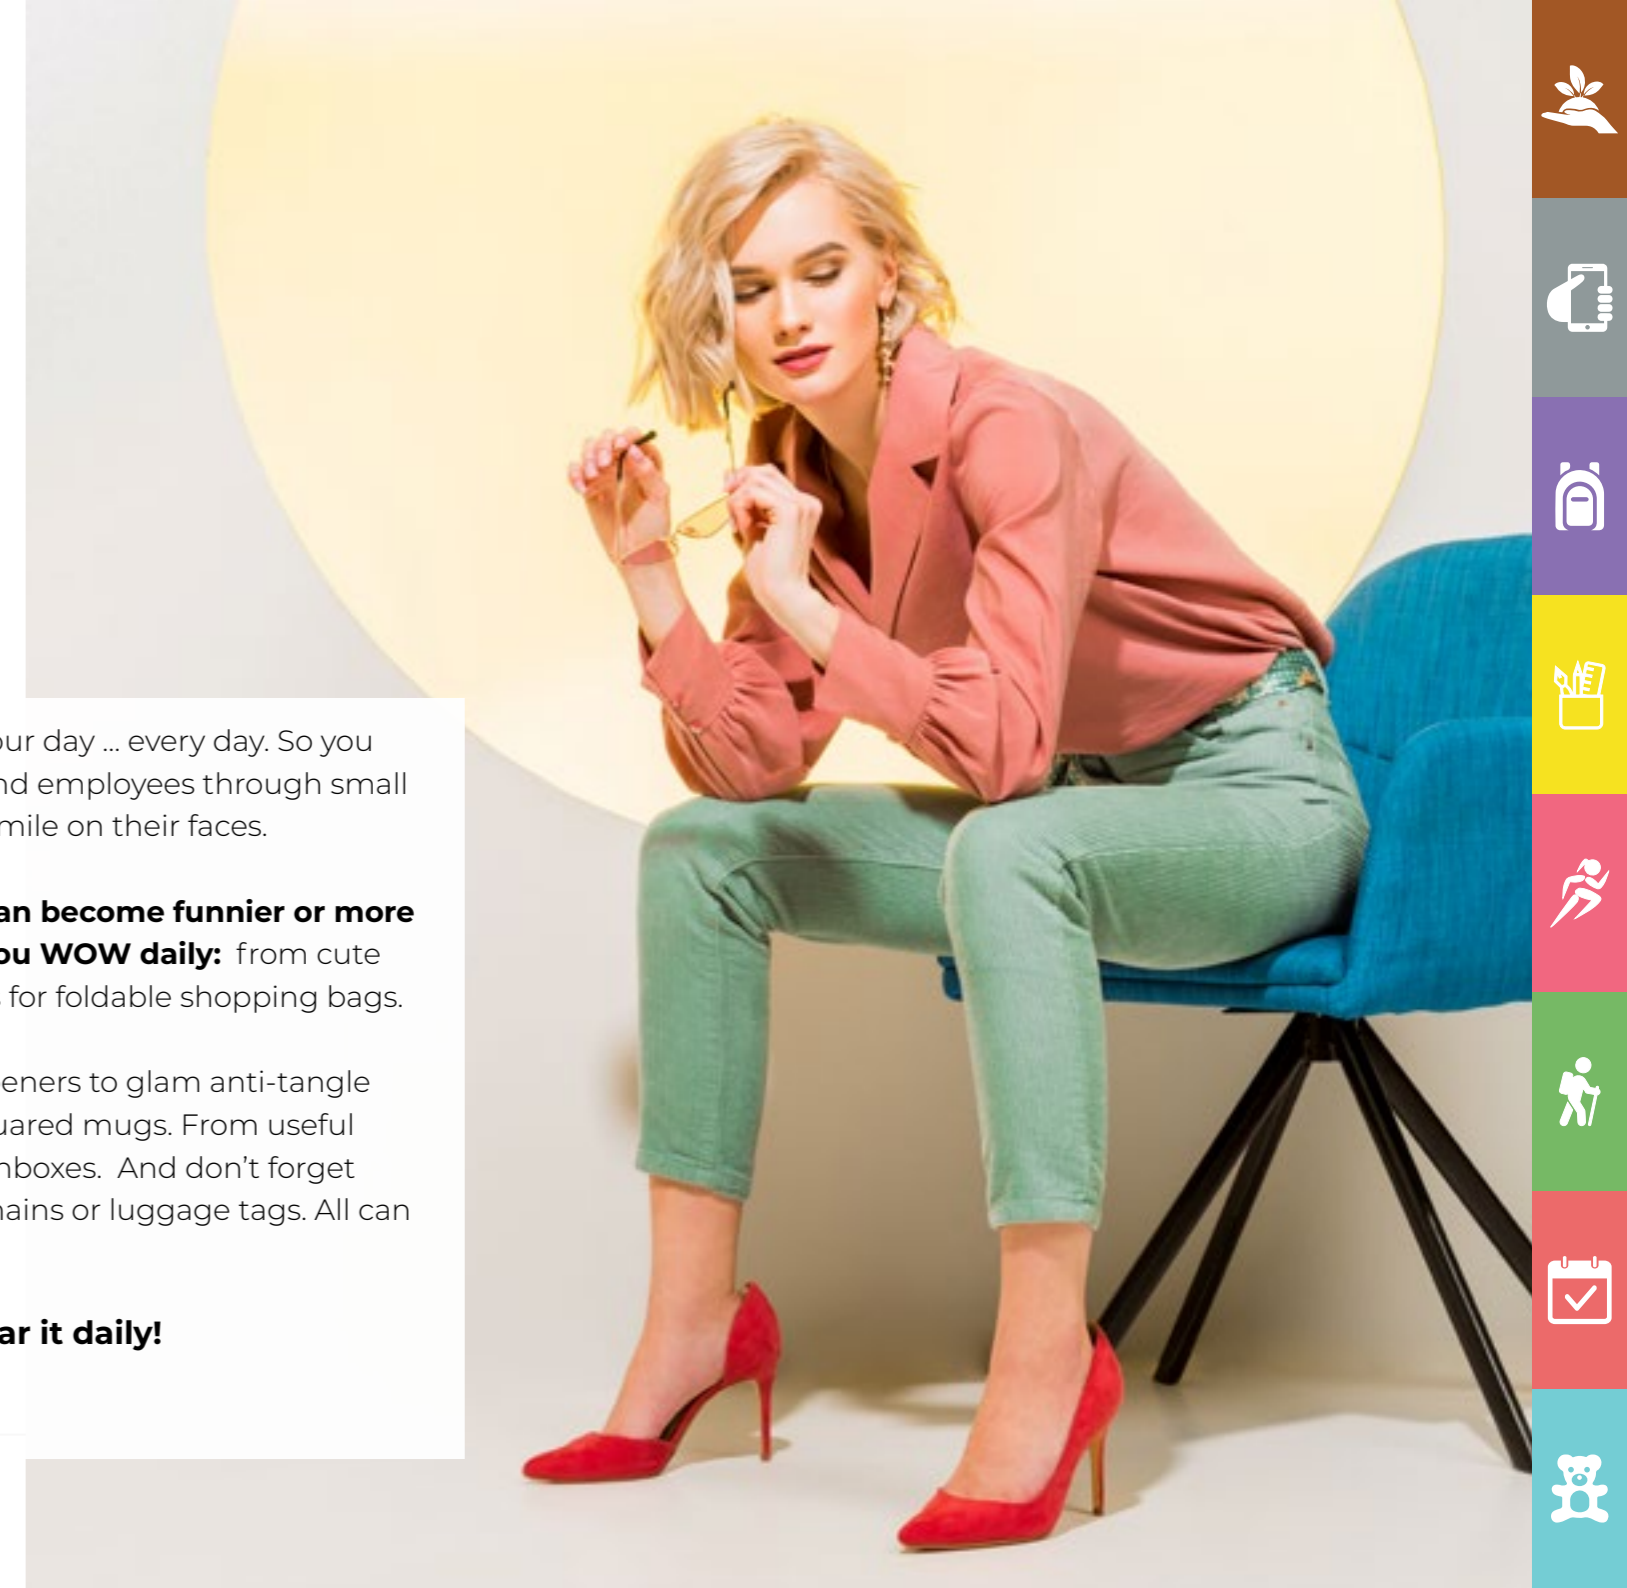

**WOW is a state of mind. Wear it daily!**

BE WOW DAILY