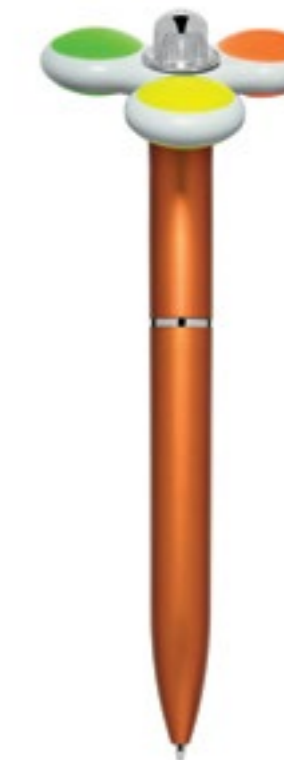

Available colors:

- WOW2567-01
- WOW2567-01
- WOW2567-01
- WOW2567-01
- WOW2567-01

BALL PEN WITH FIDGET SPINNER

Ball pen with fidget spinner rotation-lock. 15,2 cm

WOW1200