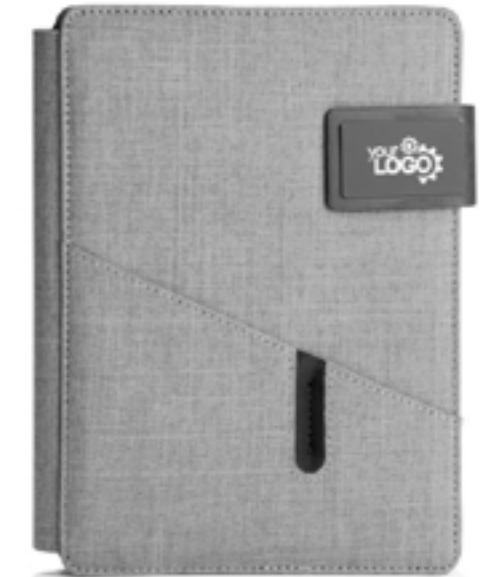

### POWER BANK ORGANIZER

3 credit card pockets. Phone pocket. External pocket. Powerbank A class 5000 mAh. Tablet stand. Pen loop. Magnet closure. Includes a replaceable notepad. Wireless charging. 18 x 22,5 cm

### A5 NOTEBOOK WITH STYLUS PEN

The perfect combo: A5 PU notebook with pen sleeve and a metal stylus pen. Packed in giftbox. 160 pages of 80g/m2. 16 x 20,3 x 1,6 cm

WOW1169