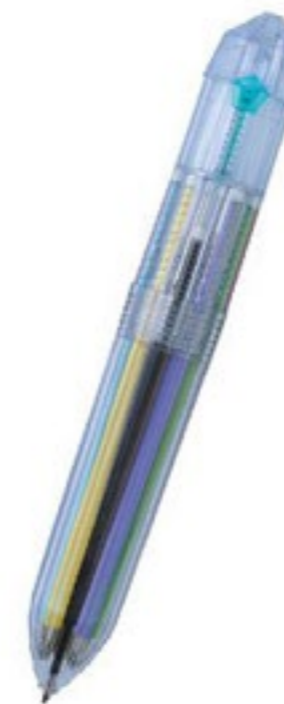

FOSTER

Boligrafo 10 colors transparent foster.

WOW1206