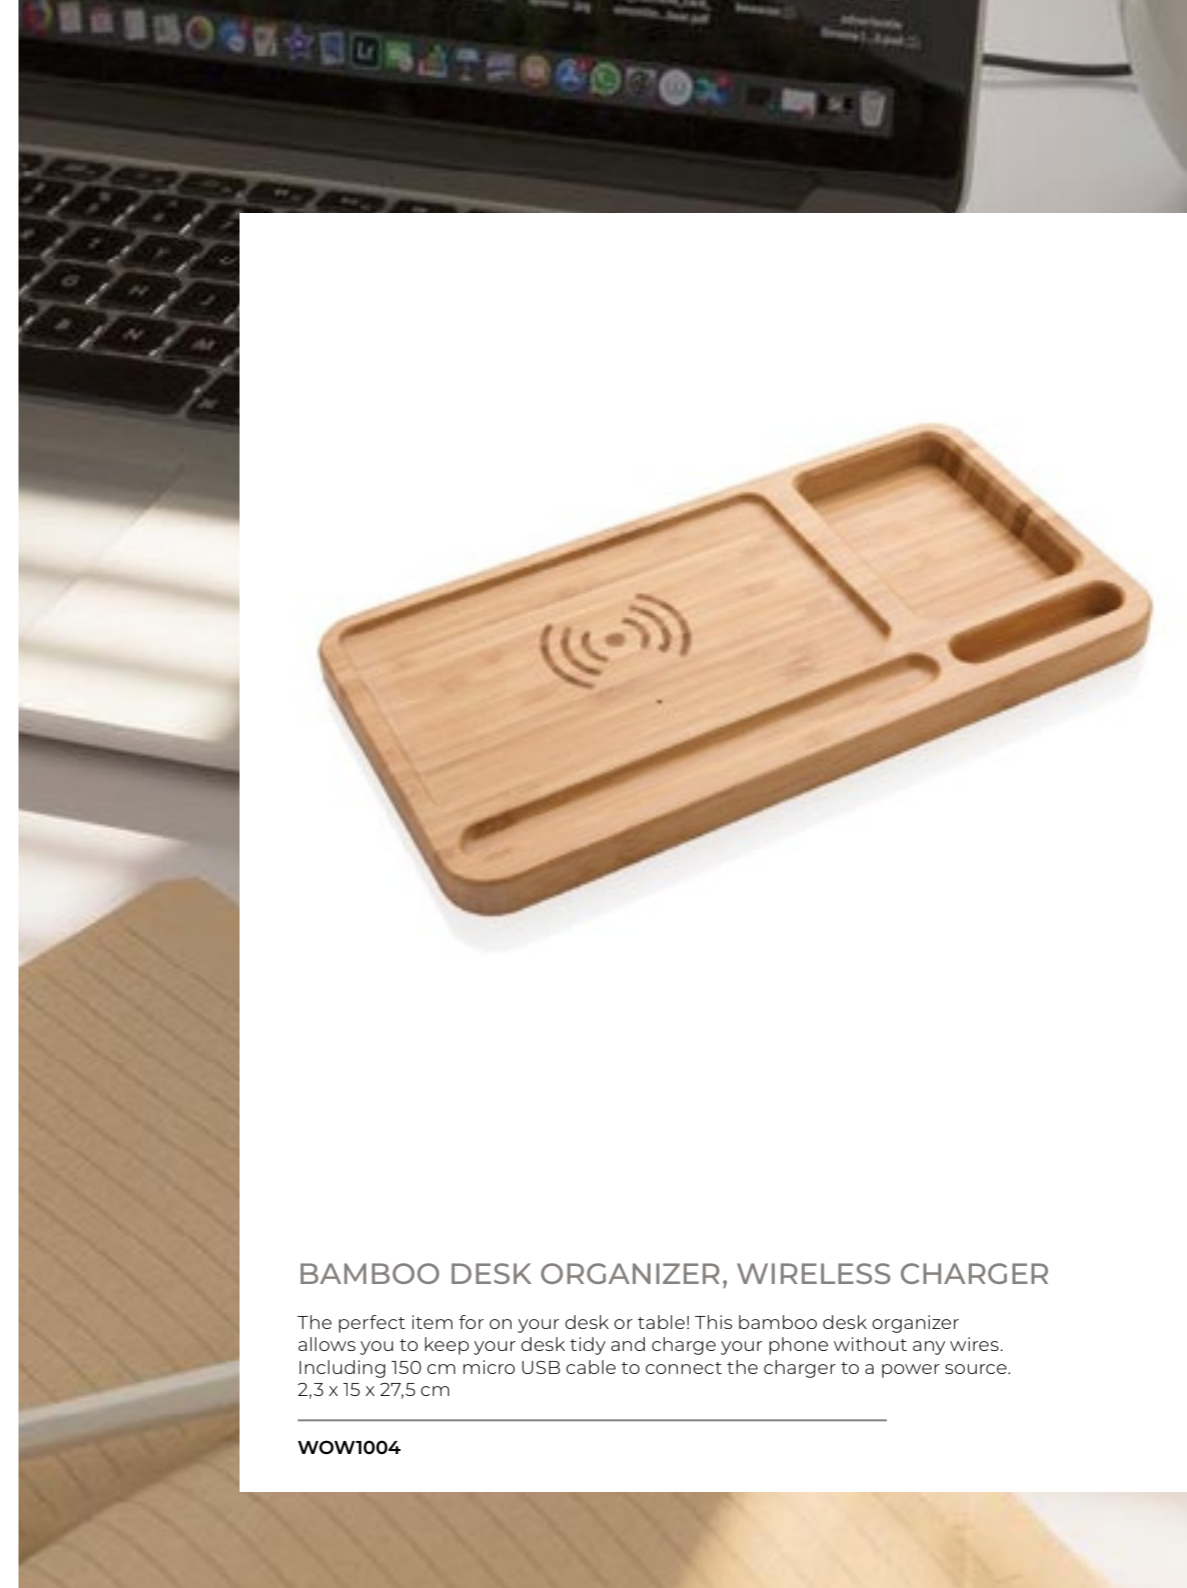

### BAMBOO DESK ORGANIZER, WIRELESS CHARGER

The perfect item for on your desk or table! This bamboo desk organizer allows you to keep your desk tidy and charge your phone without any wires. Including 150 cm micro USB cable to connect the charger to a power source. 2,3 x 15 x 27,5 cm