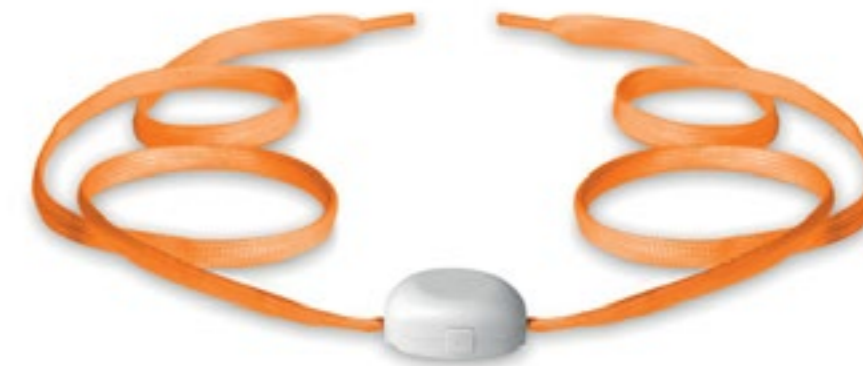

FESIENT MUG

Plastic mug for children with changable colouring paper insterts and 4 colour pencils. 320 ml

WOW1483

Available colors:

WOW1484-01

WOW1484-02

WOW1484-03

LEARNING WHITEBOARD

Whiteboard with felt tip pen, the pen's cap contains eraser and magnet.

WOW1484

GLOWBRACELET

Flexible and transparent plastic bracelet with easy closure and LED light with two modes: flashing or continuous light. The transparent bracelet will also shine when the light is on..

WOW1485