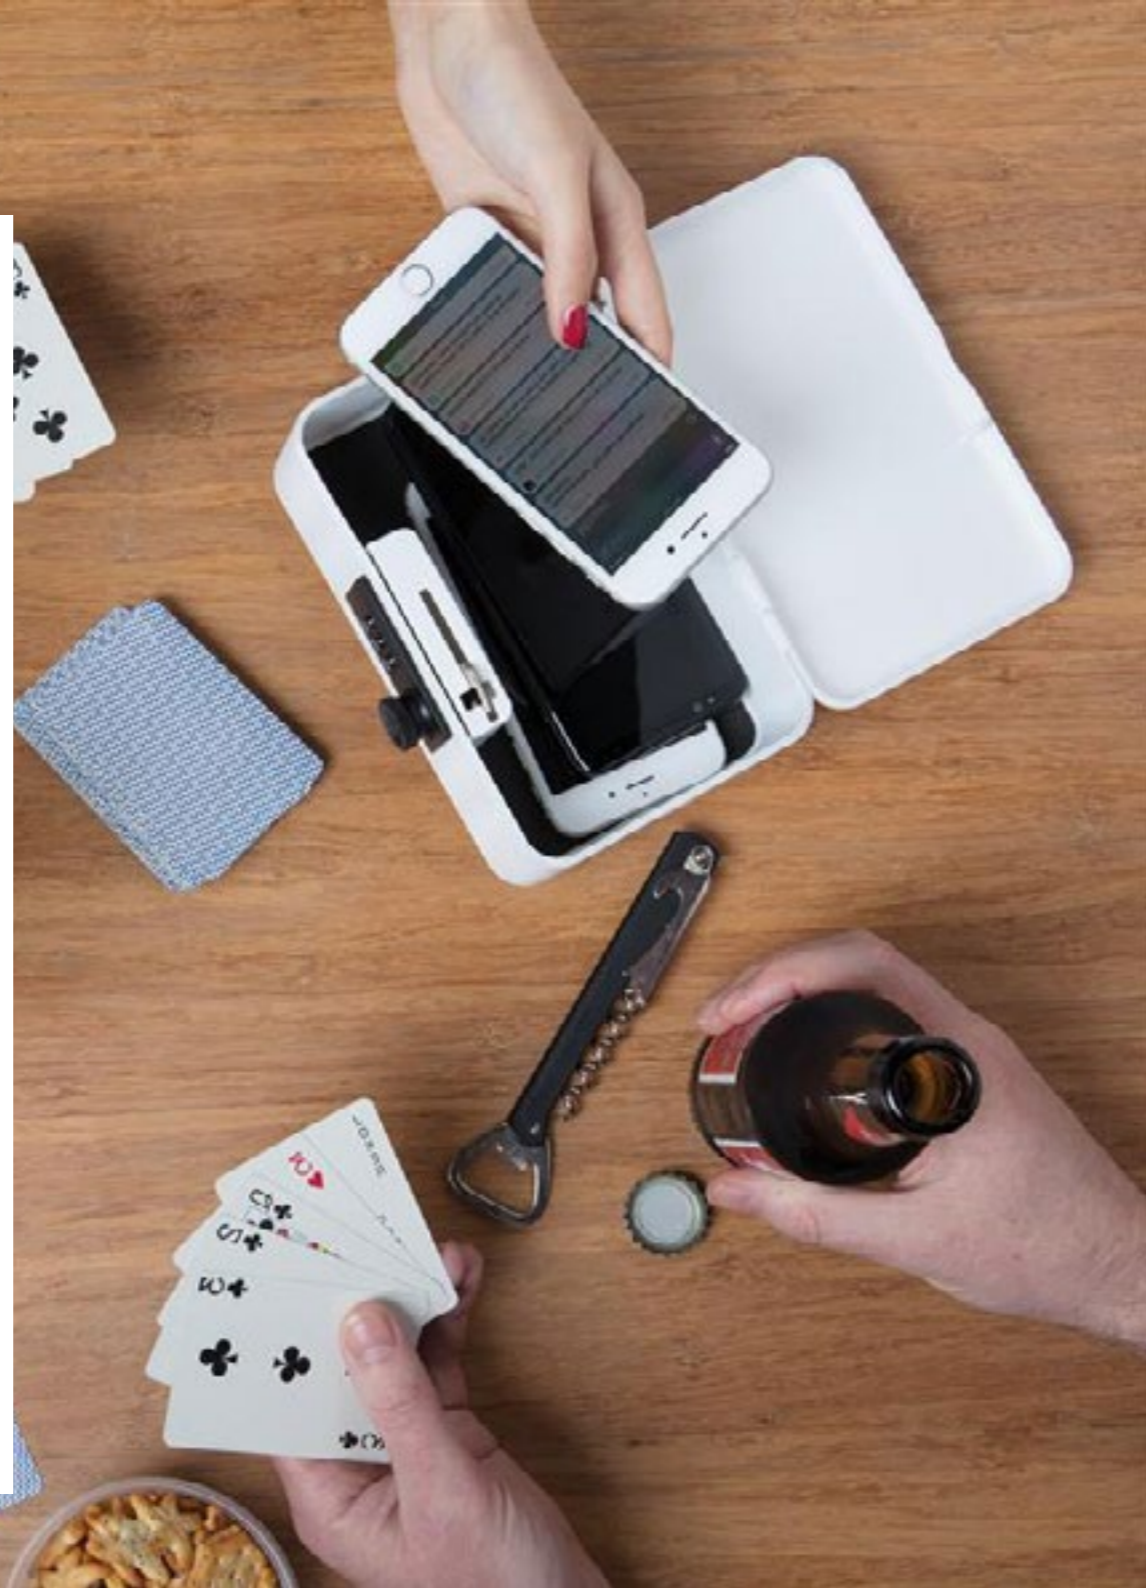

KARLON DANCING BLUETOOTH SPEAKER

Man-shaped, dancing bluetooth speaker in plastic housing with hands-free call function and built-in rechargeable battery. Including USB charger cable.

85x105x37 mm

WOW1100