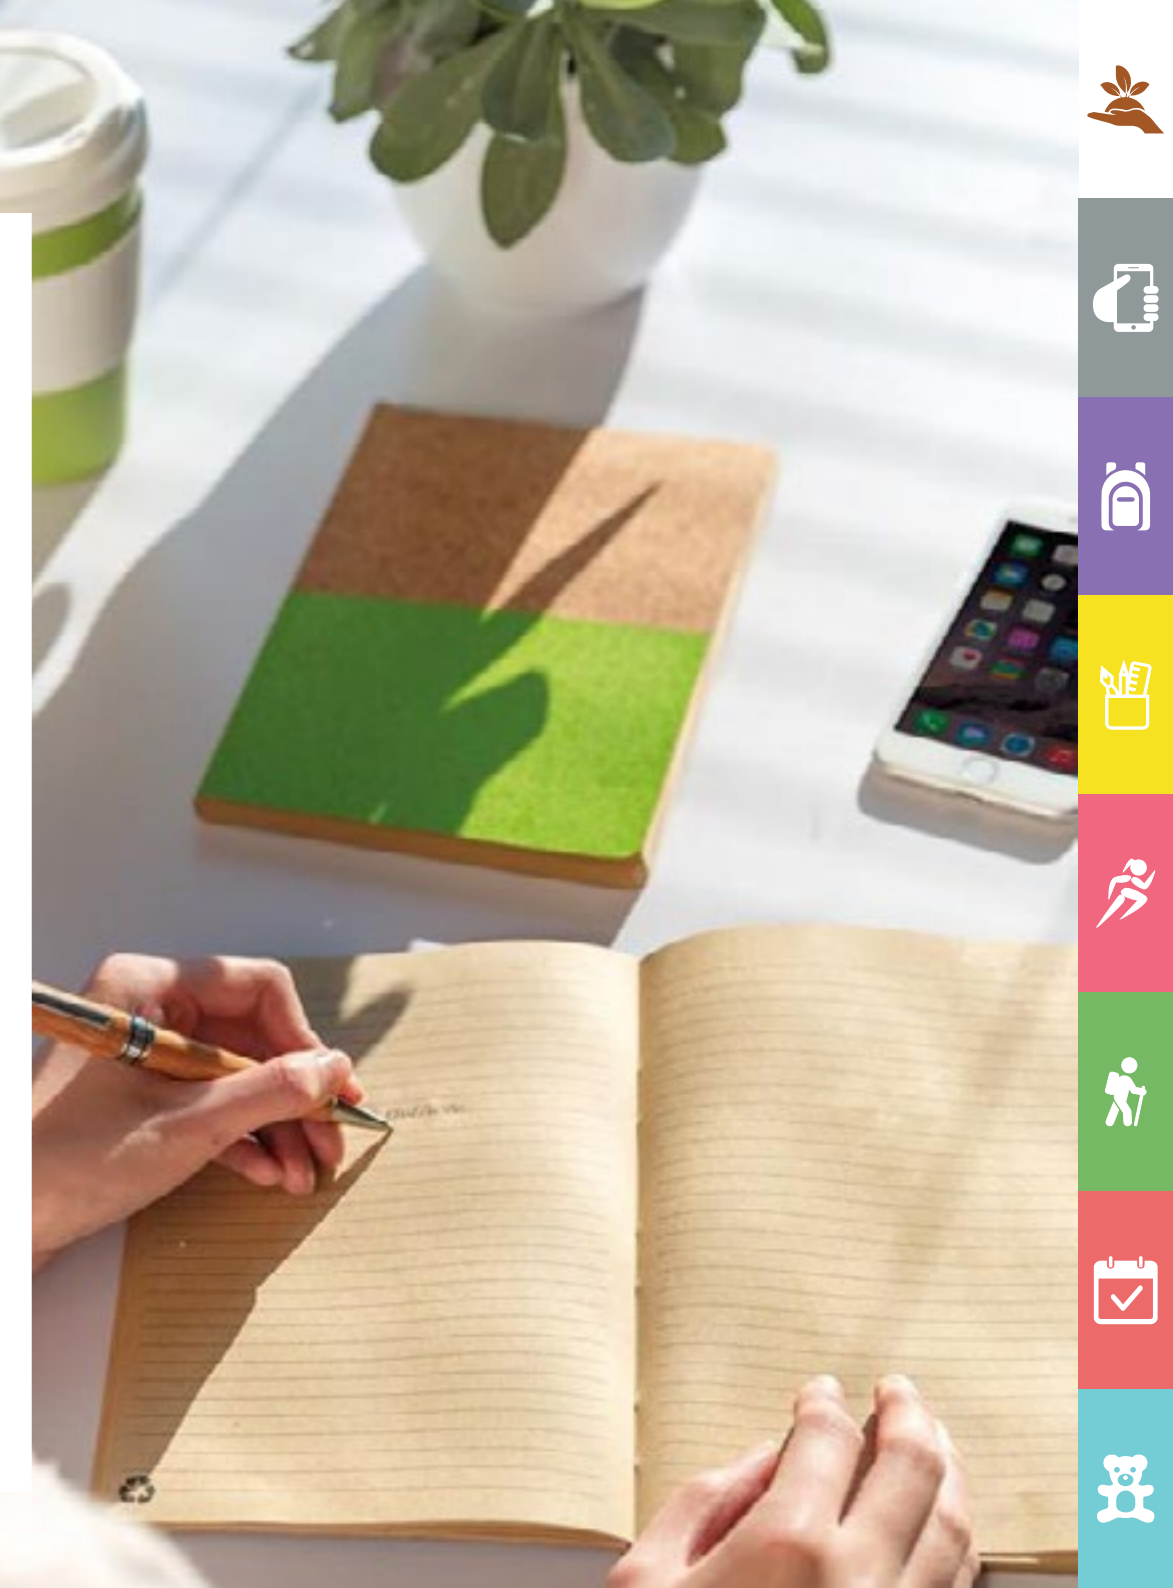

ECO CORK NOTEBOOK

Eco-friendly cork notebook with recycled craft paper. 80 sheets/160 pages of 80 g/m2.

WOW1026